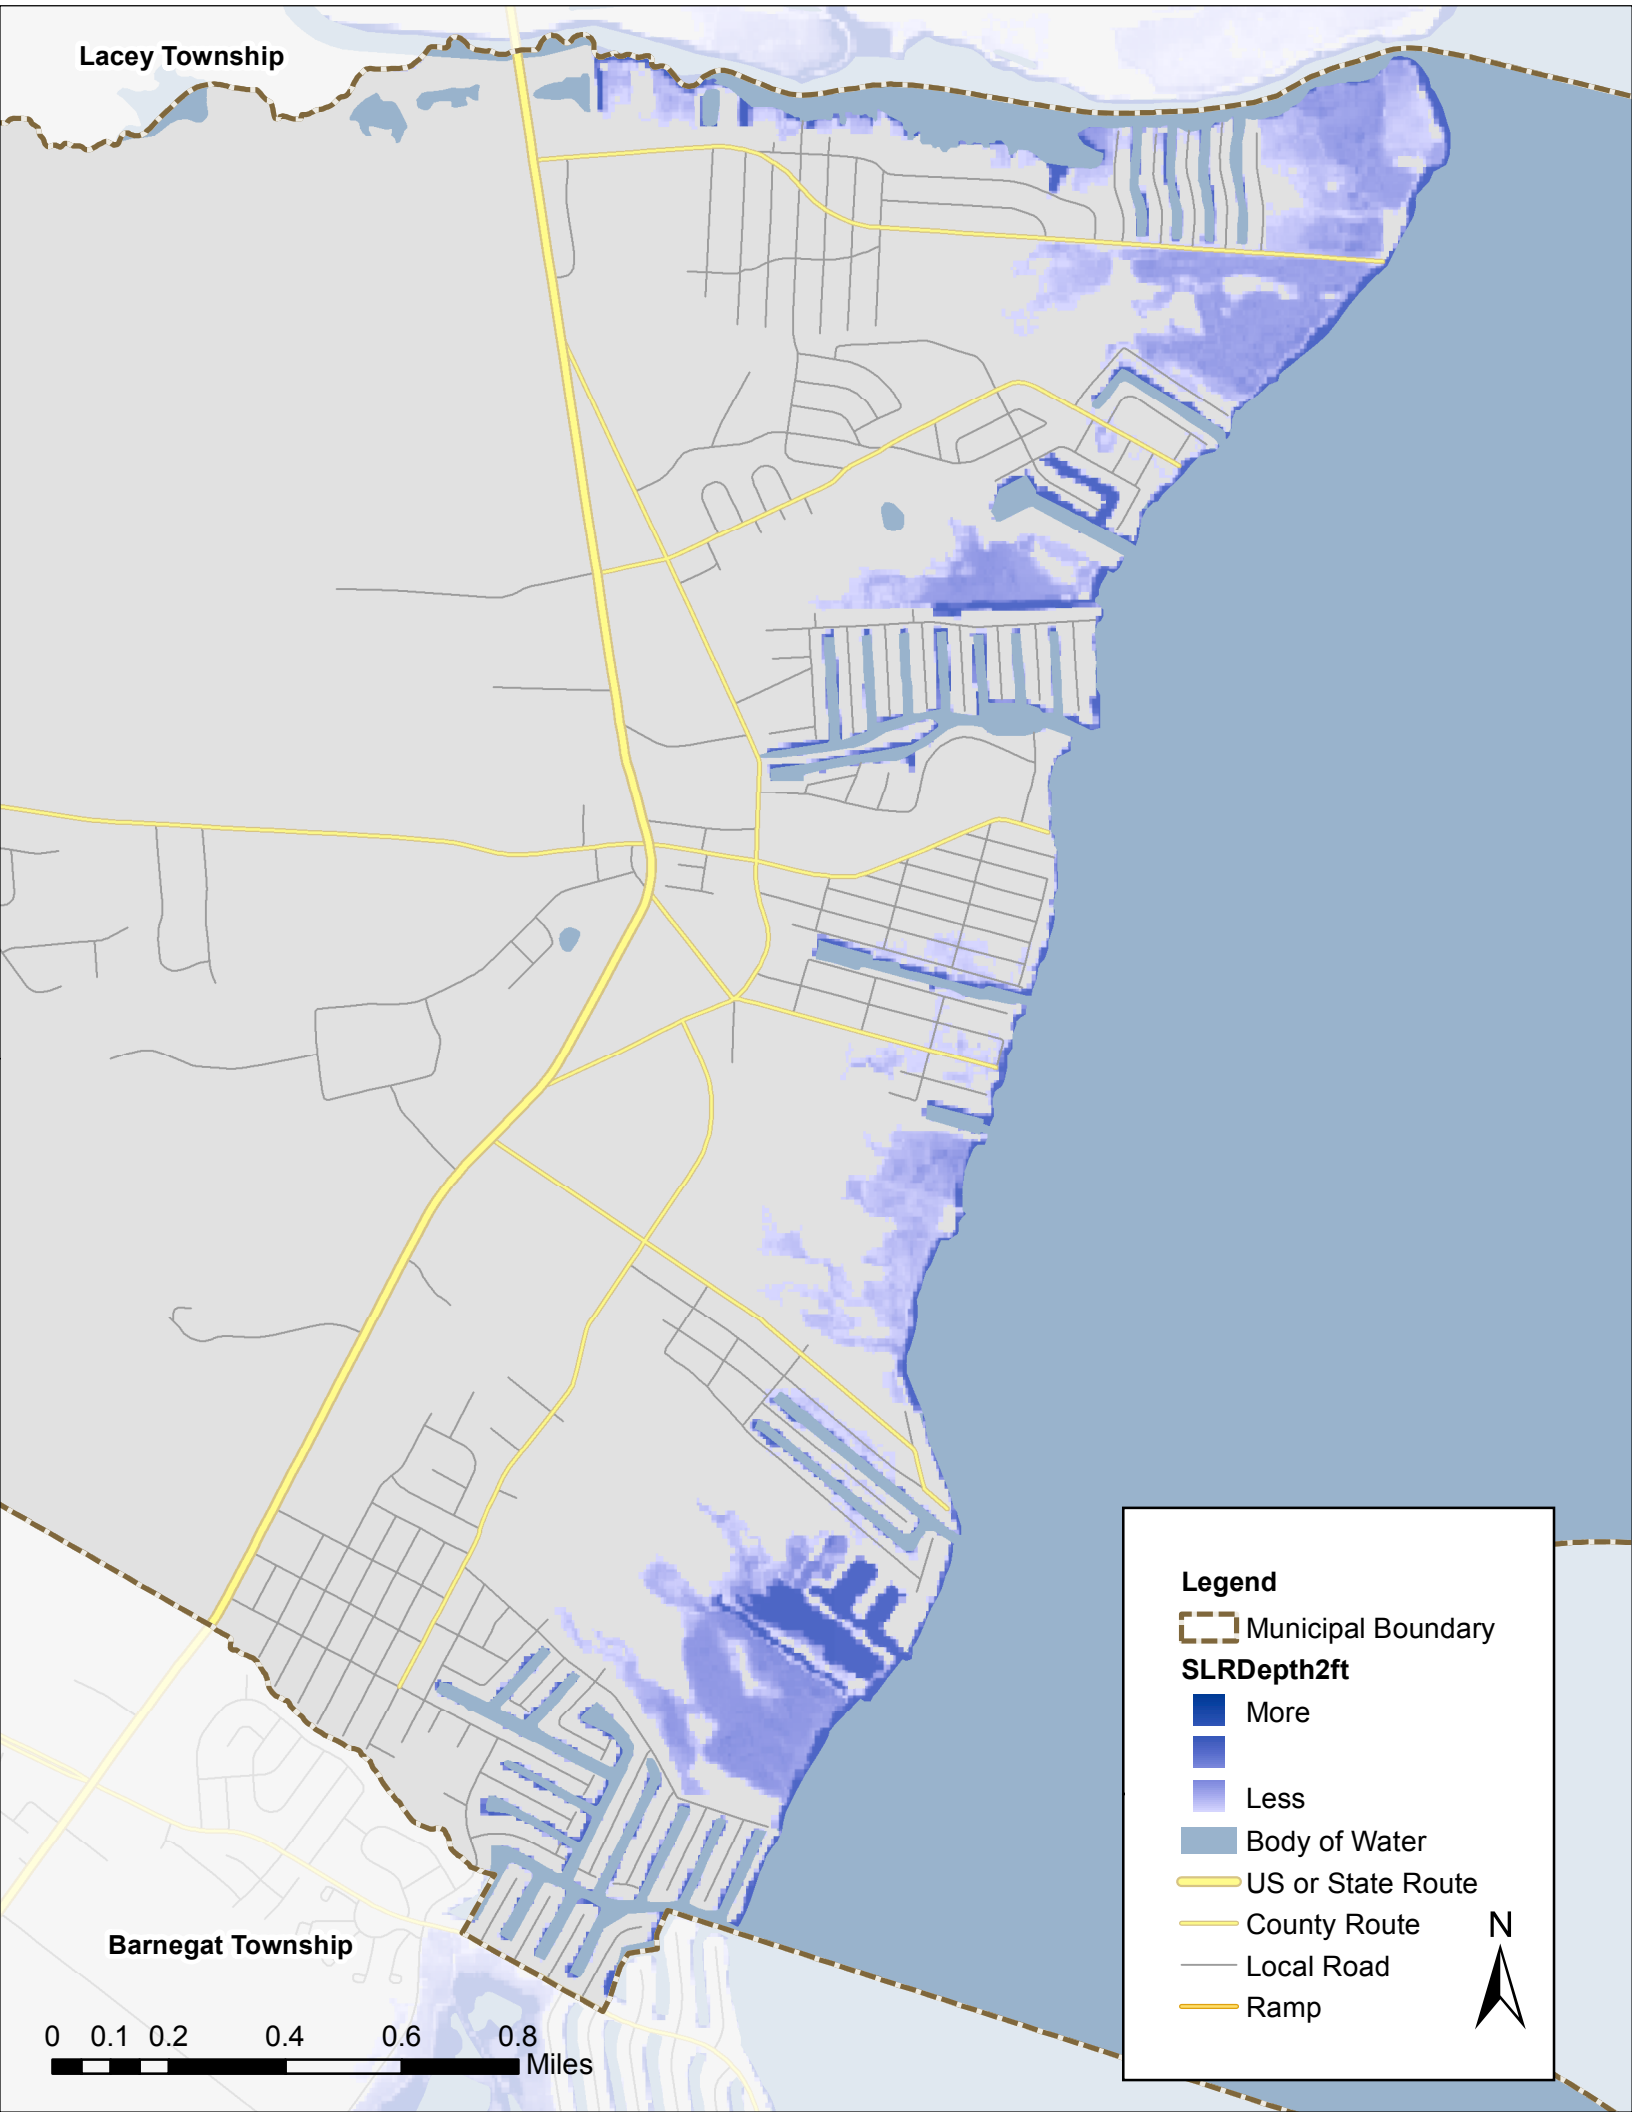

Lacey Township

Legend

- Municipal Boundary
- SLRDepth2ft**
 - More
 - Less
- Body of Water
- US or State Route
- County Route
- Local Road
- Ramp

Barneгат Township

0 0.1 0.2 0.4 0.6 0.8 Miles